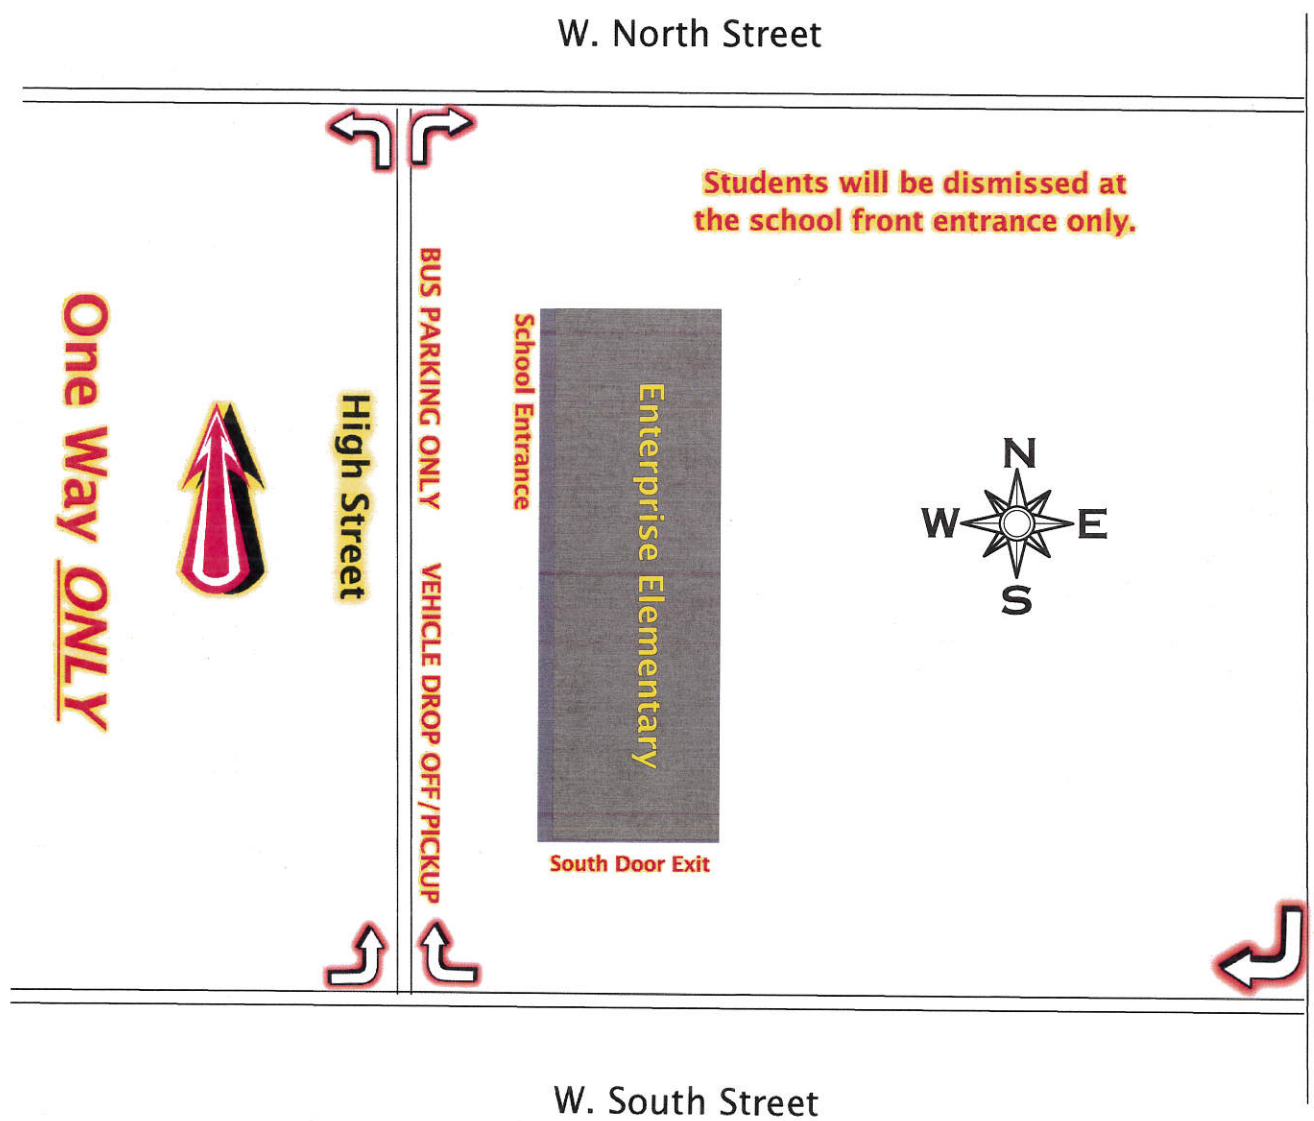

ENTERPRISE ELEMENTARY

PICK UP & DROP OFF PLAN

Hwy. 43
S. Factory

Doors Open at 7:50 AM
Bus Riders are dismissed at 3:20
Car Riders are dismissed at 3:25
Walkers are dismissed at 3:30