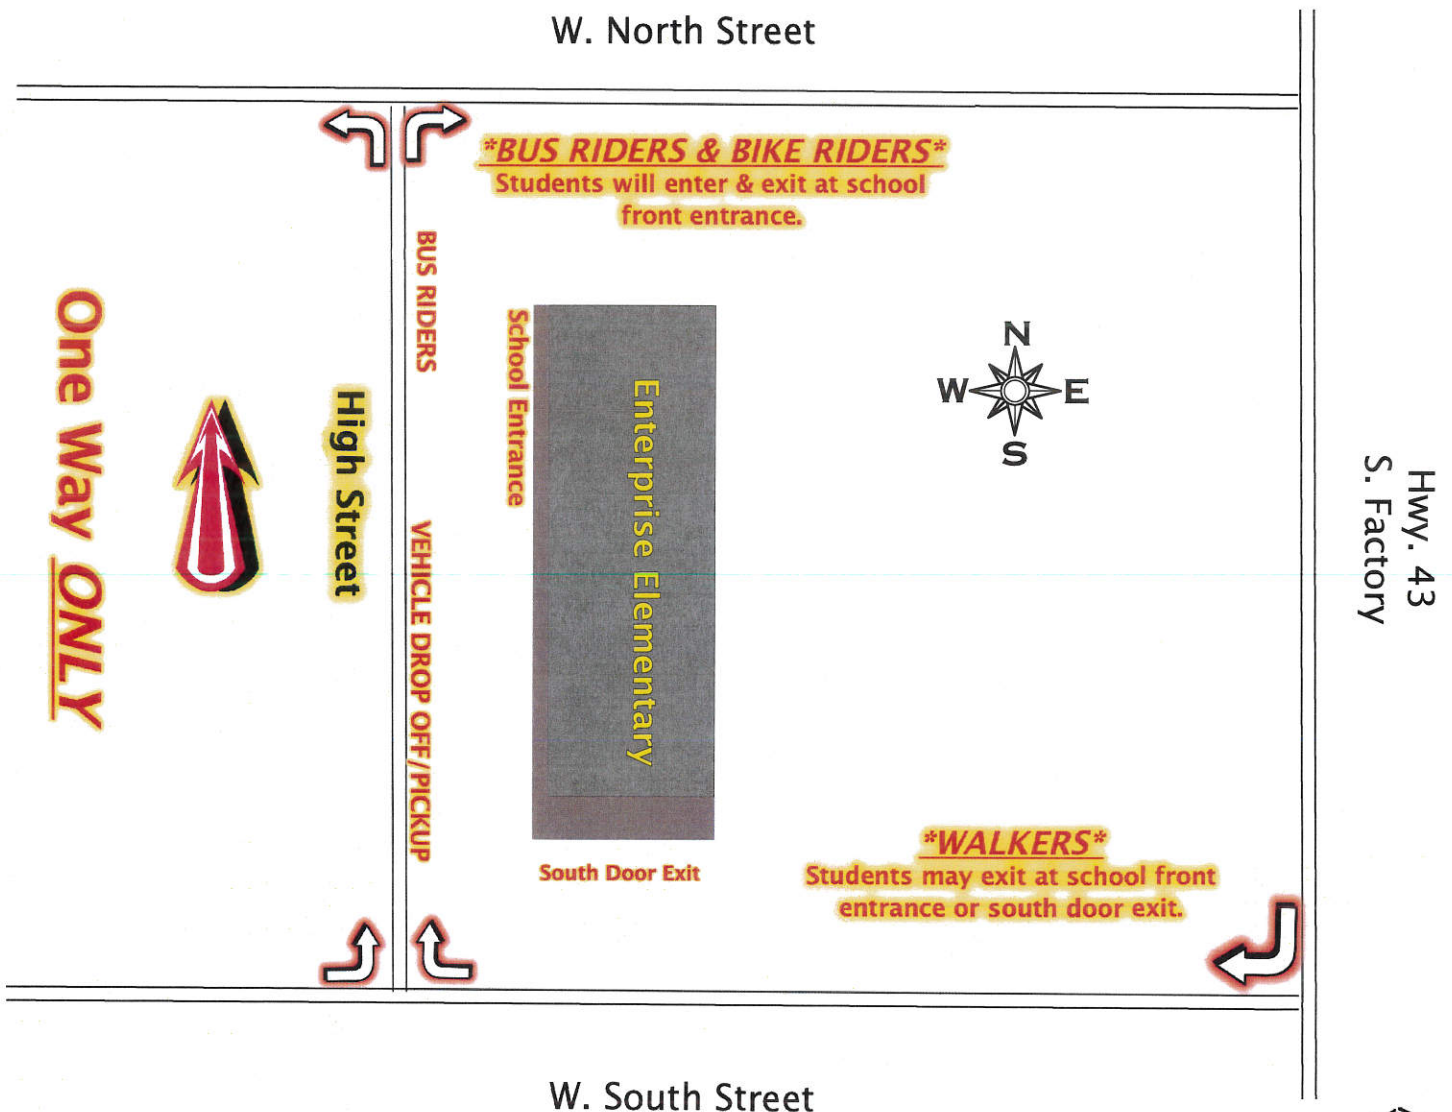

ENTERPRISE ELEMENTARY

PICK UP & DROP OFF PLAN

Doors Open at 7:50 AM

Bus Riders are dismissed at 3:20

Car Riders are dismissed at 3:25

Walkers are dismissed at 3:30

For the safety of your child(ren), walkers are dismissed after bus riders & car riders.